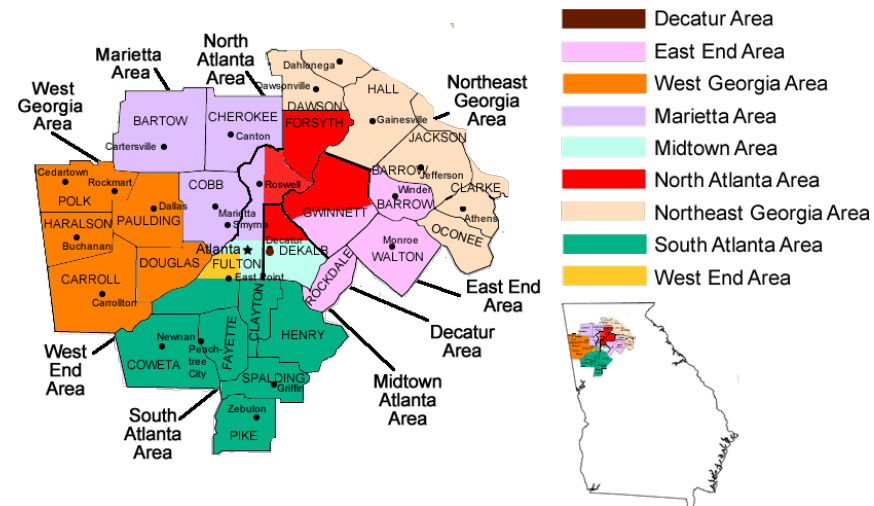

NORTH ATLANTA AREA MEETING LIST

DECEMBER 2024

HELPLINE 678-405-0825

GEORGIA REGIONAL HELPLINE 888-947-7262

OTHER METRO ATLANTA HELPLINES

East End	678-405-0840
Marietta	770-421-8881
Midtown Atlanta	404-795-0355
Northeast Georgia	800-837-4239
South Atlanta	404-447-8445
West End	770-875-9271