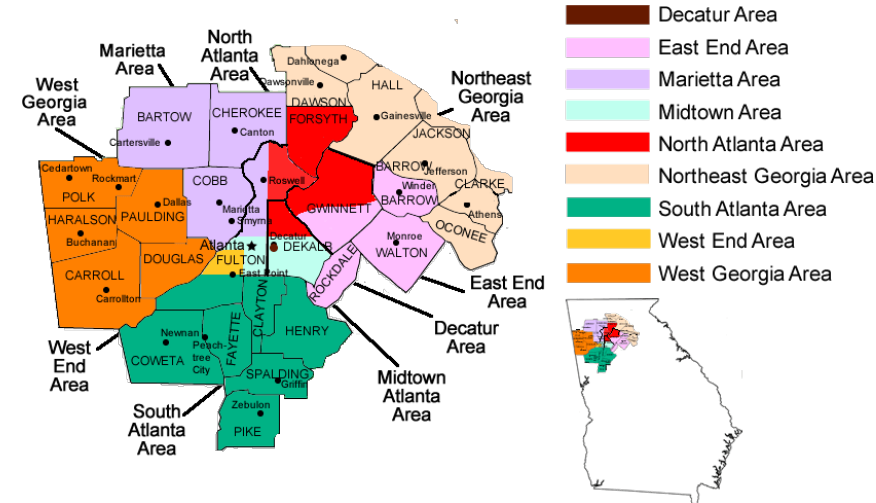

METRO ATLANTA AREAS

NORTH ATLANTA AREA MEETING LIST

JULY 2026*

**HELPLINE/LÍNEA DE AYUDA
678-405-0825**

**As the COVID-19 situation evolves, virtual meetings may return to in-person or facilities could temporarily close.
For up-to-date meeting info, please **call the helpline** or **visit <https://www.northatlantana.org/meetings>**.*