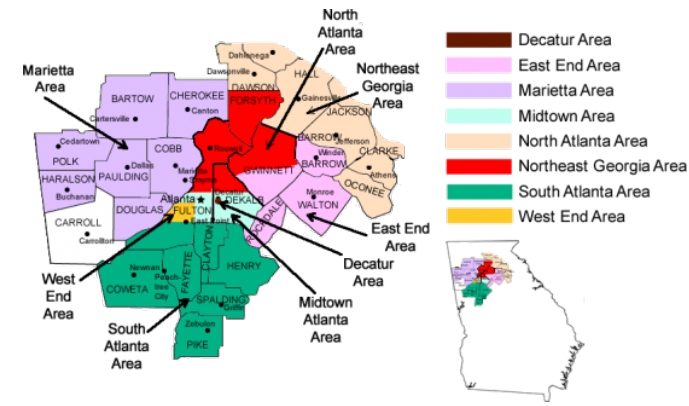

FRIDAY / VIERNES (CONT)

- 8:00 PM 1HR** **Addicts R Us Group**, North Decatur United Methodist Church, Directions: From Atlanta: Turn right onto Decatur St. SE for 1.3 misles. Becomes Dekalb Ave NE for 3.2 miles. Becomes W Howard Ave. for 1 mile. Turn left onto Commerce Dr. for 0.8 miles. Turn left onto Church St. On right. From North: Take I-285 E. Tak, 1523 Church St., Decatur, GA, 30030 **(O, ENG)**
- 8:00 PM 1HR** **Lambda Group**, Galano Club, 585 Dutch Valley Rd. NE, Atlanta, GA, 30324 **(D, GL, O)**
- 8:00 PM 1HR** **Learning To Live Group**, First United Methodist Church Of Alpharetta, I-75/85 N. Exit 251 I-75 N to Exit 87 GA 400 N. Exit 9 Haynes Bridge Rd. L on Old Milton/GA 120. 1st rt. on S. Main St. Rt. on Cumming St. (0), 73 Cumming St., Alpharetta, GA, 30004 **(O, WC, ENG)**

MEETING LIST

JUNE 2018

HELPLINE 678-405-0825

GEORGIA REGIONAL HELPLINE 888-947-7262

NORTH ATLANTA AREA

OTHER METRO ATLANTA AREA HELPLINES

- East End 678-405-0840
- Marietta 770-421-8881
- Midtown Atlanta 404-795-0355
- Northeast Georgia 800-837-4239
- South Atlanta 404-447-8445
- West End 770-875-9271