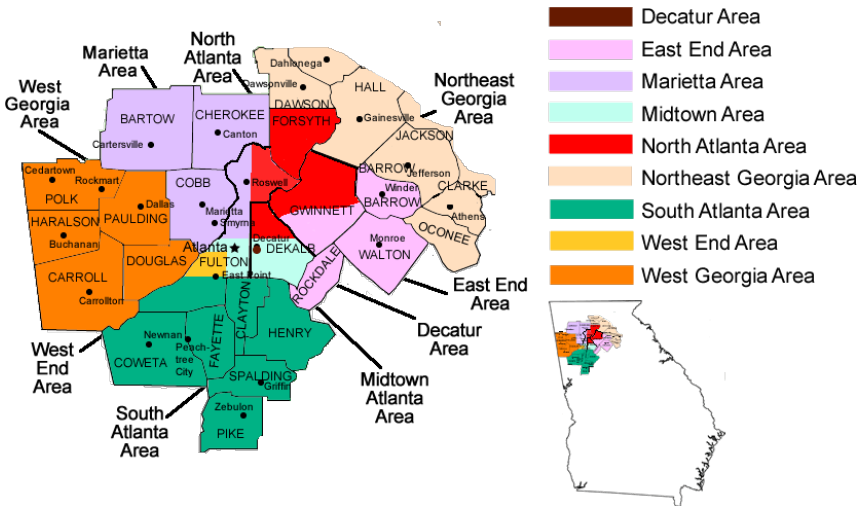

METRO ATLANTA AREAS

NORTH ATLANTA AREA MEETING LIST

SEPTEMBER 2021*

**HELPLINE/LÍNEA DE AYUDA
678-405-0825**

**As the COVID-19 situation evolves, virtual meetings may return to in-person or facilities could temporarily close.
For up-to-date meeting info, please call the helpline or visit <https://www.northatlantana.org/meetings>.*

NA RESOURCES

GA Regional Service Committee	www.grscna.com
GA Regional Convention	www.grcna.org
Southeast Zonal Forum	www.sezf.org
NA World Services	www.na.org
NA World Convention	www.na.org/?ID=wcna-index
NA Literature	www.na.org/?ID=literature
NA Way Magazine	www.na.org/?ID=naway-current

GEORGIA REGIONAL HELPLINE 888-947-7262

OTHER METRO ATLANTA HELPLINES

(see map on back)

East End	678-405-0840
Marietta	770-421-8881
Midtown Atlanta	404-795-0355
Northeast Georgia	800-837-4239
South Atlanta	404-447-8445
West End	770-875-9271

North Atlanta Area Service Committee
PO Box 620008
Atlanta, GA 30362
<https://northatlantana.org>